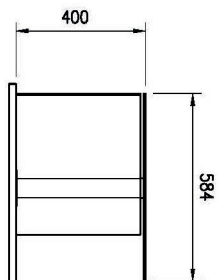

GN	L	HOLE
2/1	844	814x620
3/1	1169	1139x620
4/1	1494	1464x620
5/1	1819	1789x620
6/1	2144	2114x620

FLAT

SERVICE

TRADITION